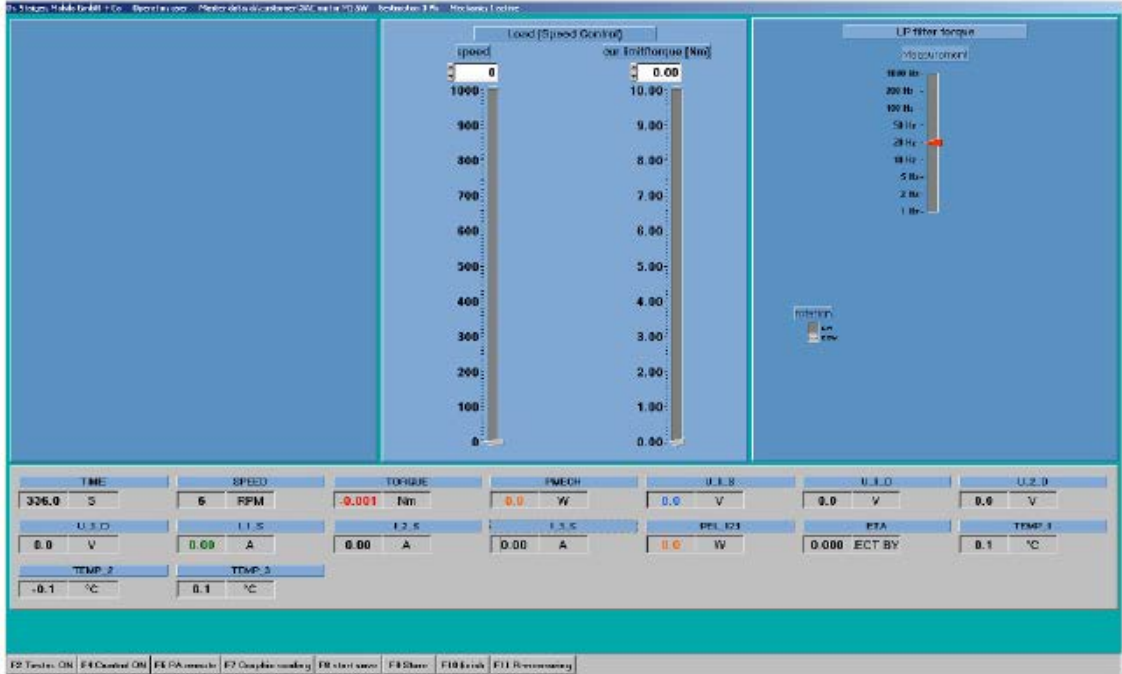

Description of the function keys in manual operation

Function keys in manual mode